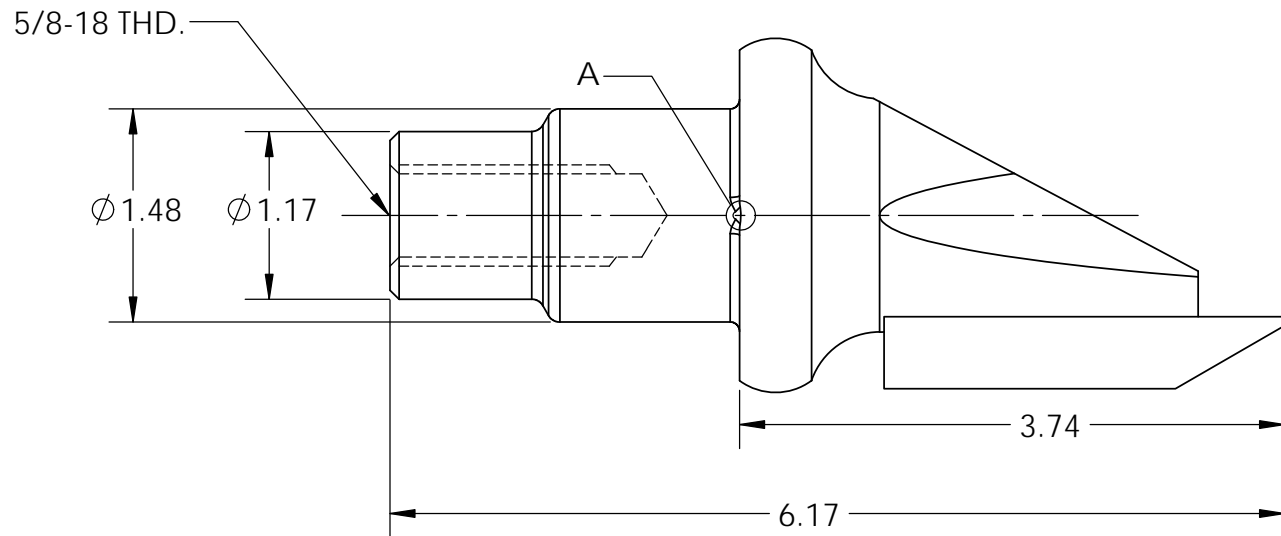

DETAIL A
SCALE 5 : 1

DO NOT SCALE DRAWING

THE SOLLAMI COMPANY
HERRIN, IL

DWG. NO.

47DT601-THD-M

DIRT TOOTH