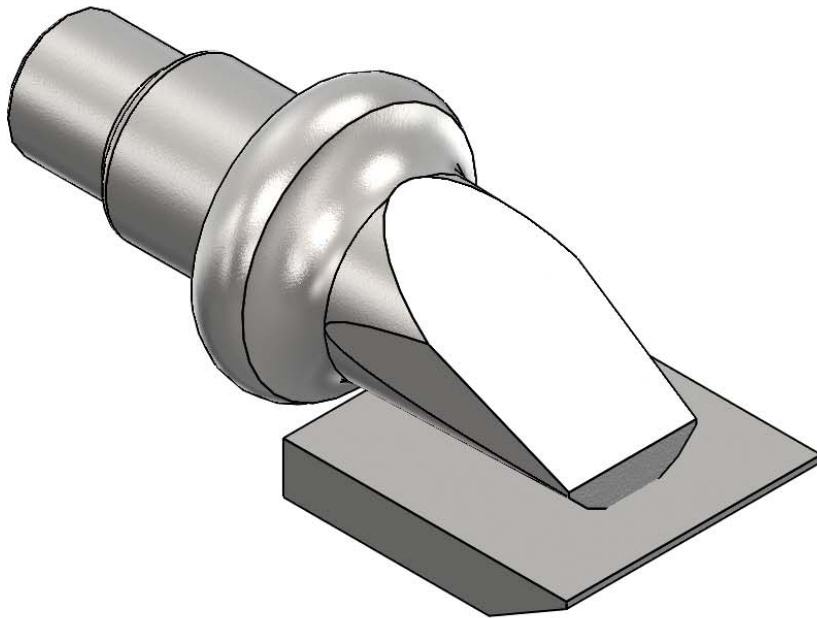

DETAIL A
SCALE 5 : 1

DO NOT SCALE DRAWING

THE SOLLAMI COMPANY
HERRIN, IL

DWG. NO.

47DT601-THD-M

DIRT TOOTH