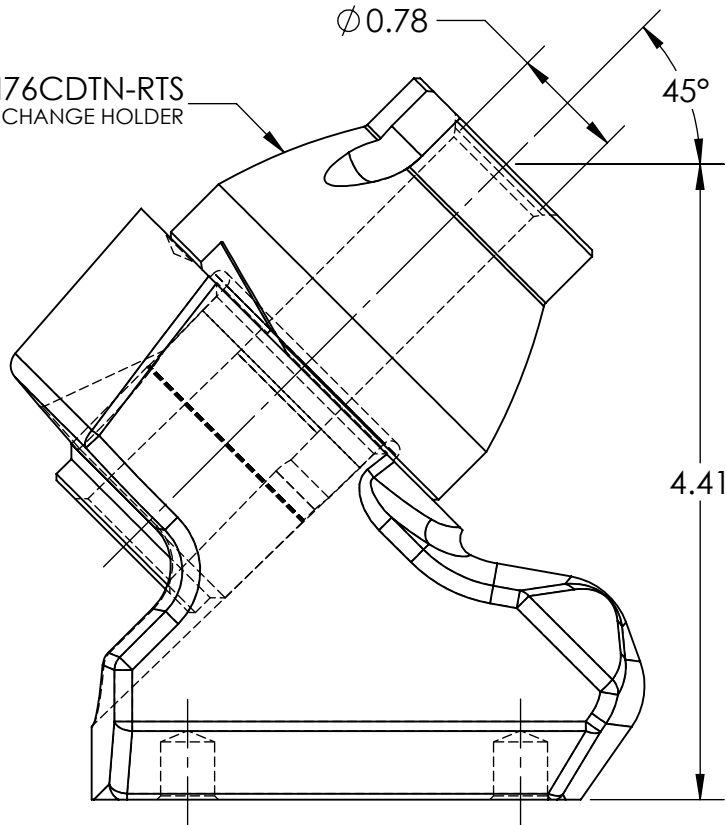

QCH76CDTN-RTS
QUICK CHANGE HOLDER

PATENTED PRODUCT

UPDATED - 06/10/2022

DO NOT SCALE DRAWING

THE SOLLAMI COMPANY
HERRIN, IL

DWG. NO.

QCBB-302

QUICK CHANGE SYSTEM